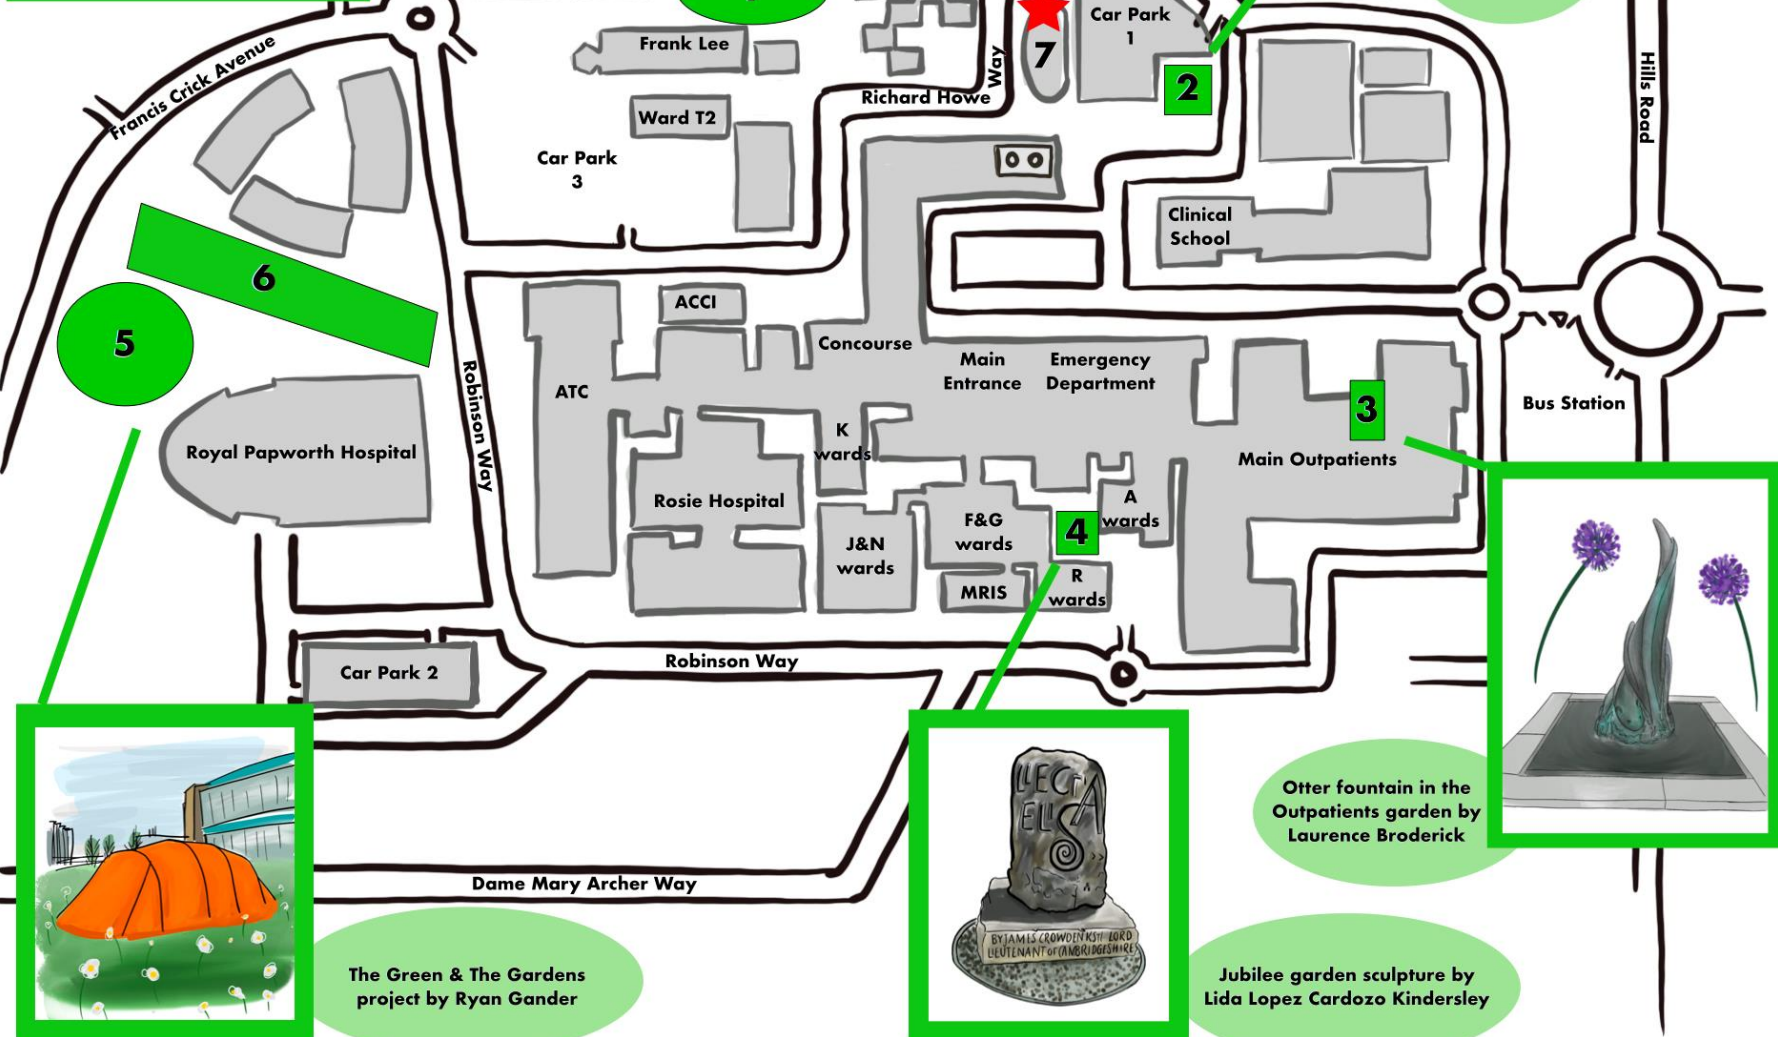

- Key**
1. The Oval
 2. NHS70 Garden
 3. Outpatients Garden
 4. Jubilee Garden
 - 5&6. The Green and the Gardens
 7. The Deakin Centre Vaccination Hub

The Green & The Gardens project by Ryan Gander

Jubilee garden sculpture by Lida Lopez Cardozo Kindersley

Otter fountain in the Outpatients garden by Laurence Broderick

Corpus installation on the Oval by Dalziel + Scullion

NHS 70 Garden with quiet seating